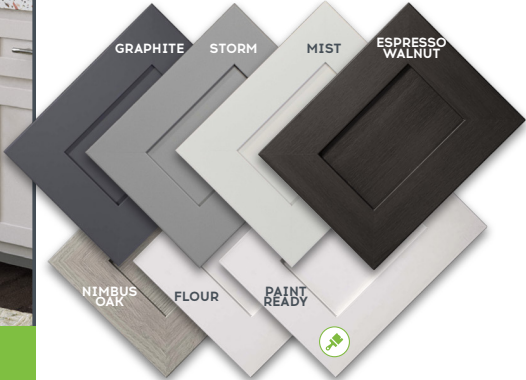

# DOOR STYLES AND COLORS

Flour Shaker

**SHAKER:** Our classic Shaker door available in 7 colors and a primed-for-paint option.

Shaker Fusion Storm

**FUSION:** Slab drawer fronts in combination with 5-piece door fronts.

# DOOR STYLES AND COLORS

Snow Gloss Slab

**SLAB:** A clean, modern look available in 7 colors and a primed-for-paint option.

Graphite Slide

**SLIDE:** An enhanced shaker style available in 4 colors.