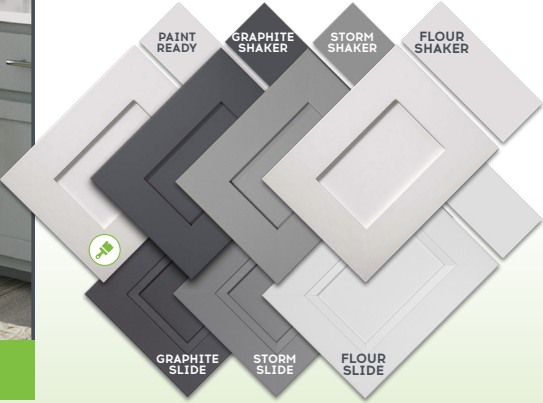

# DOOR STYLES AND COLORS

Flour Shaker

**SHAKER:** Our classic Shaker door available in 7 colors and a primed-for-paint option.

Shaker Fusion Storm

**FUSION:** Slab drawer fronts in combination with 5-piece door fronts.

# DOOR STYLES AND COLORS

Snow Gloss Slab

**SLAB:** A clean, modern look available in 7 colors and a primed-for-paint option.

Graphite Slide

**SLIDE:** An enhanced shaker style available in 4 colors.