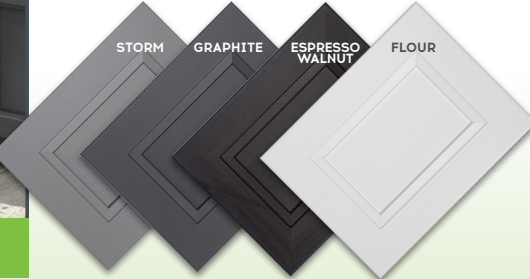

# DOOR STYLES AND COLORS

Flour Shaker

**SHAKER:** Our classic Shaker door available in 7 colors and a primed-for-paint option.

Shaker Fusion Storm

**FUSION:** Slab drawer fronts in combination with 5-piece door fronts.

# DOOR STYLES AND COLORS

Snow Gloss Slab

**SLAB:** A clean, modern look available in 7 colors and a primed-for-paint option.

Graphite Slide

**SLIDE:** An enhanced shaker style available in 4 colors.